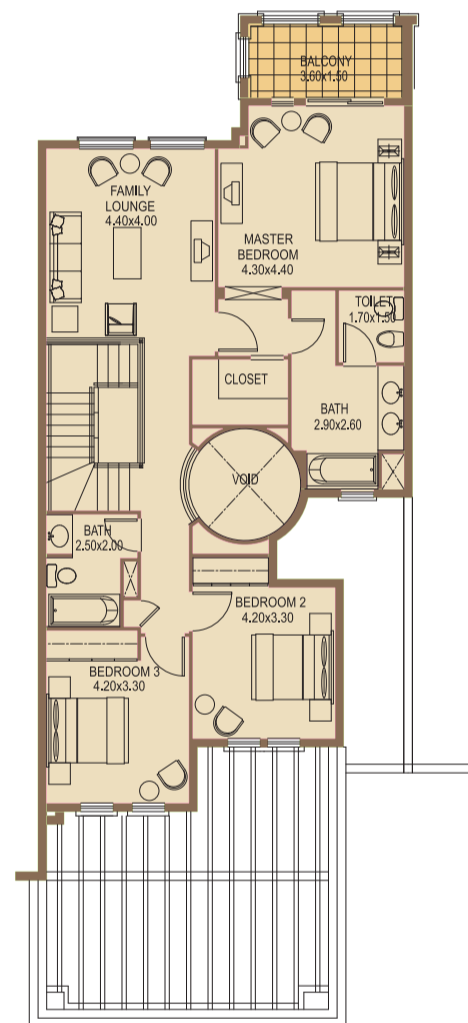

3 Bed Rooms

TYPE B MIDDLE UNIT

3 Bedrooms
Total Area 3,034 sq. ft.
282 sq. m.

GROUND FLOOR

FIRST FLOOR

Zulal

Disclaimer:

1. All room dimensions are in metric and measured to structural elements and exclude wall finishes and construction tolerances.
2. All dimensions have been provided by our consultant architects.
3. All materials, dimensions, drawings features and amenities are approximate at the time of printing.
4. Actual area may vary from stated area. Drawings not to scale E&EO.
5. The developer reserves the right to make revisions to the floor plans and any features and amenities mentioned in this brochure without notice.