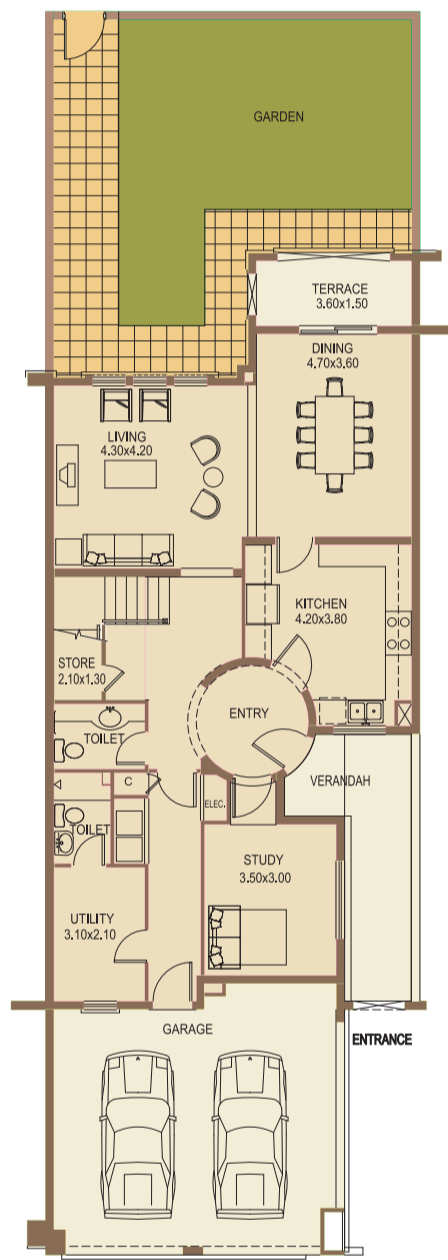

3 Bed Rooms

TYPE B MIDDLE UNIT

3 Bedrooms
Total Area 3,034 sq. ft.
282 sq. m.

GROUND FLOOR

FIRST FLOOR

Zulal

Disclaimer:

1. All room dimensions are in metric and measured to structural elements and exclude wall finishes and construction tolerances.
2. All dimensions have been provided by our consultant architects.
3. All materials, dimensions, drawings features and amenities are approximate at the time of printing.
4. Actual area may vary from stated area. Drawings not to scale E&EO.
5. The developer reserves the right to make revisions to the floor plans and any features and amenities mentioned in this brochure without notice.