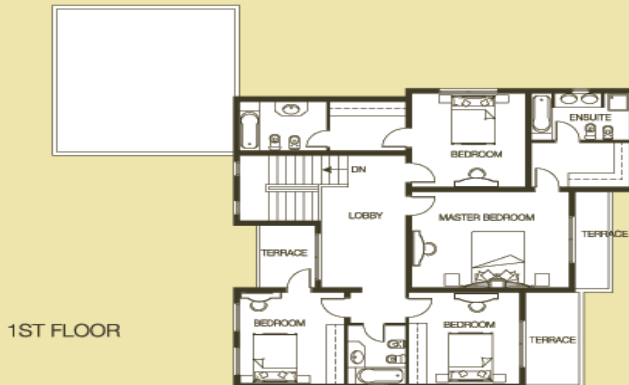

VILLA 11

5 ROOMS

TOTAL AREA 3970 SQ FT