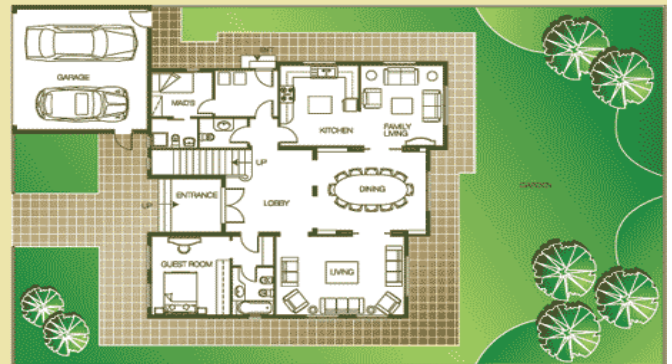

VILLA 11

5 ROOMS

TOTAL AREA 3970 SQ FT